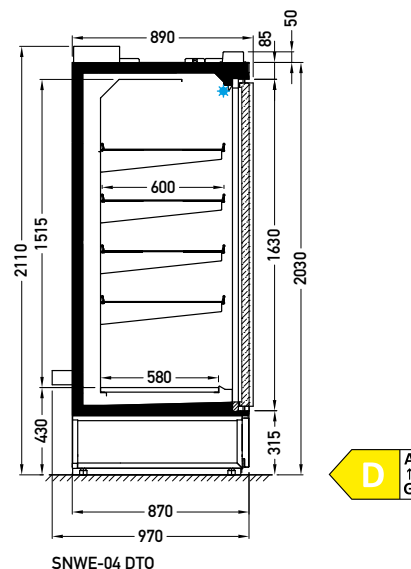

# Wetar SNWE-04 2342 DTO

**Module:**

2342

**Refrigerant:**

R290

**Available options:**

- working temperature: from -25°C to -21°C
- hot gas defrosting
- automatic evaporation of condensate
- electronic controller with temperature indicator
- **energy saving fans**
- exposition: zinc-plated steel, powder coated in white (RAL 9003)
- 4 rows of suspended shelves, on shelves and on air inlet price holders 39 mm
- **lighting: vertical in doors frame, LEDit CW-2**
- framed doors without heaters
- without sidewalls (optionally)

Wetar SNWE-04 2342 DTO

**Cross sections:**

**DTO** – door | triple, straight | hinged

**Available modules:** 1564 2342