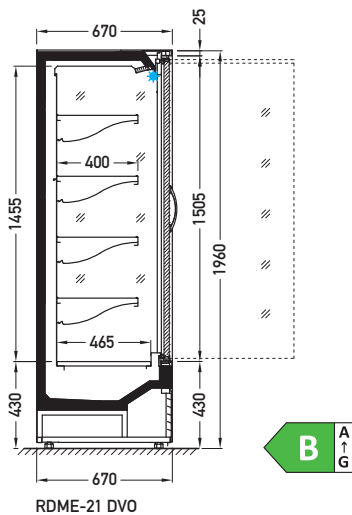

**Cross sections:**

- DVO** – door | double, straight (High Vision) | hinged
- DDS** – door | double, straight | sliding (sideways)
- BSA** – low glass or front glass riser | single, straight | fixed

Available modules: **DDS DVO** 1250 1875 2500  
**BSA** 2500