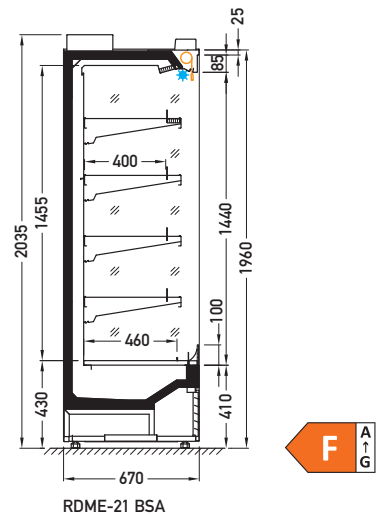

**Cross sections:**

- DVO** – door | double, straight (High Vision) | hinged
- DDS** – door | double, straight | sliding (sideways)
- BSA** – low glass or front glass riser | single, straight | fixed

Available modules: **DDS DVO** 1250 1875 2500  
**BSA** 2500