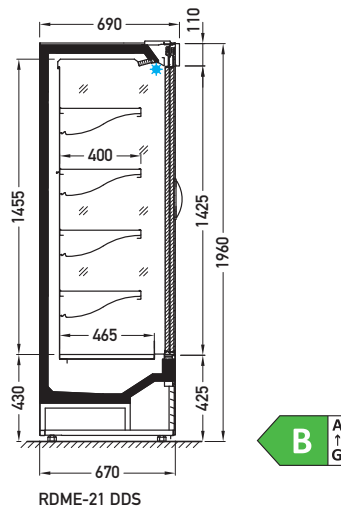

- working temperature: for DVO/DDS: from 0°C to 2°C; for BSA: from 2°C to 4°C;
- natural defrosting
- automatic evaporation of condensate
- electronic controller with temperature indicator
- **energy saving fans**
- exposition: zinc-plated steel, powder coated in white (RAL 9003)
- 4 rows of suspended shelves, on shelves and on air inlet price holders 39 mm
- **lighting: top, LEDit, NW-4**
- colour of the base black (RAL 9005)
- without sidewalls (optionally)
- mechanical night blind for version BSA

**Cross sections:**

- DVO** – door | double, straight (High Vision) | hinged
- DDS** – door | double, straight | sliding (sideways)
- BSA** – low glass or front glass riser | single, straight | fixed

Available modules: **DDS DVO** 1250 1875 2500  
**BSA** 2500