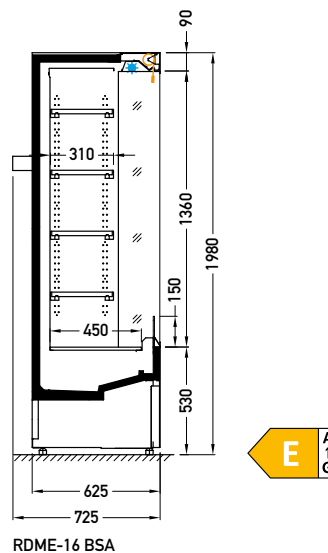

PLUG-IN → MULTIDECKS

Medium RDME-16 1310 BSA

Medium RDME-16 1310 BSA

Module:

1310

Refrigerant:

R290

Available options:

- working temperature: from 2°C to 4°C
- natural defrosting
- automatic evaporation of condensate
- electronic controller with temperature indicator
- **energy saving fans**
- exposition: zinc-plated steel, powder coated in white (RAL 9003)
- 4 rows of suspended shelves, on shelves and on air inlet price holders 39 mm
- **lighting: top, LEDit, NW-4**
- colour of the base black (RAL 9005)
- Integrated sidewalls
- mechanical night blind

Cross sections:

BSA – low glass or front glass riser | single, straight | fixed

Available modules: 0480 0660 1310