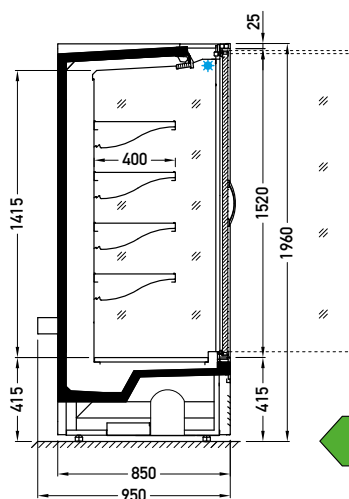

- working temperature for BDA: from 2°C to 4°C; for DVO/DDS: from 0°C to 2°C
- natural defrosting
- automatic evaporation of condensate
- electronic controller with temperature indicator
- **energy saving fans**
- exposition: zinc-plated steel, powder coated in white (RAL 9003)
- 4 rows of suspended shelves, on shelves and on air inlet price holders 39 mm
- perspex shelf riser for BDA
- **lighting: top, LEDit, NW-4**
- colour of the base black (RAL 9005)
- without sidewalls (optionally)
- mechanical night blind for version BDA

Medium RDME-10 2500 DVO

Cross sections:

RDME-10 DVO

DVO – door | double, straight (High Vision) | hinged
DDS – door | double, straight | sliding (sideways)
BDA – front glass riser | double, straight | fixed