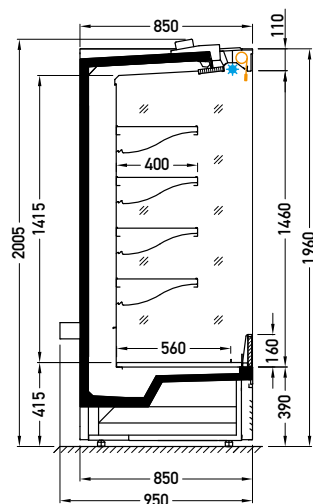

RDME-10 BDA

Available modules: 1250 1875 2500