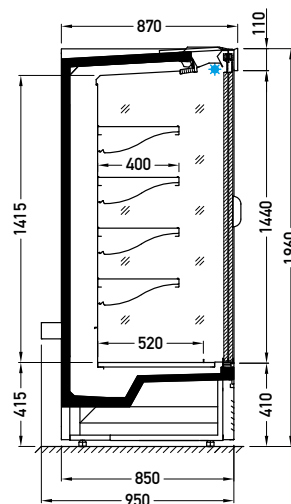

Medium RDME-10 2500 DVO

Cross sections:

RDME-10 DVO

DVO – door | double, straight (High Vision) | hinged
DDS – door | double, straight | sliding (sideways)
BDA – front glass riser | double, straight | fixed