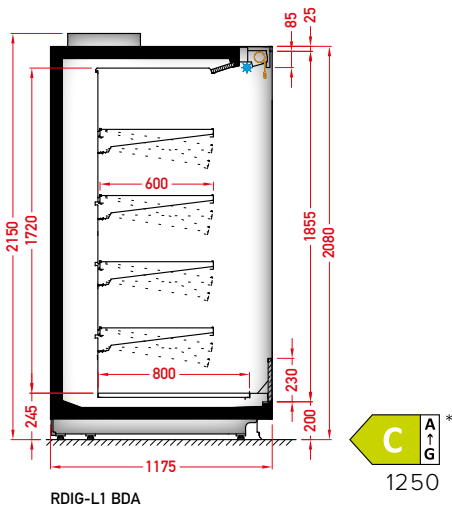

* single module with glass sidewalls

STANDARD FEATURES

- working temperature: from 0°C to 2°C
- natural defrosting
- 2 x NTC temperature probe
- siphoned condensate drains
- exposition: zinc-plated steel, powder coated in white (RAL 9003)
- 4 rows of suspended shelves, on shelves and on air inlet price holders 39 mm
- lighting – top, LEDit
- color of the base – black (RAL 9005)
- grey PVC bumper on the front of the unit

OPTIONS

- sidewalls
- vertical LEDit lighting
- underlighting shelves LEDit lighting
- cotroller with electronic expansion valve

DVO – door | double, straight | hinged

AVAILABLE MODULES DVO 1250 1875 2150 2500 3750

* single module with glass sidewalls

STANDARD FEATURES

- working temperature: from 0°C to 2°C
- natural defrosting
- 2 x NTC temperature probe
- siphoned condensate drains
- exposition: zinc-plated steel, powder coated in white (RAL 9003)
- 4 rows of suspended shelves, on shelves and on air inlet price holders 39 mm
- lighting – top, LEDit
- color of the base – black (RAL 9005)
- grey PVC bumper on the front of the unit
- mechanical night blind

OPTIONS

- sidewalls
- underlighting shelves LEDit lighting
- controller with electronic expansion valve

BDA – front glass riser | double, straight | fixed