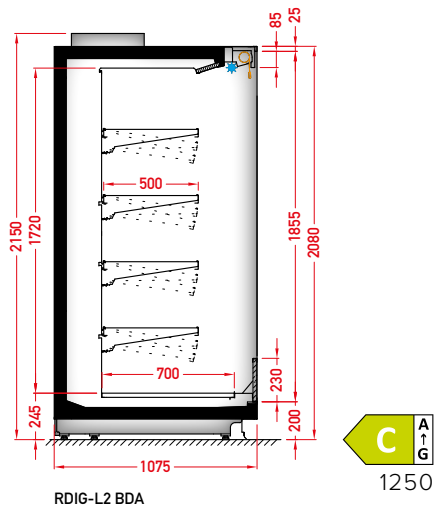

* single module with glass sidewalls

STANDARD FEATURES

- working temperature: from 0°C to 2°C
- natural defrosting
- 2 x NTC temperature probe
- siphoned condensate drains
- exposition: zinc-plated steel, powder coated in white (RAL 9003)
- 4 rows of suspended shelves, on shelves and on air inlet price holders 39 mm
- lighting – top, LEDit
- color of the base – black (RAL 9005)
- grey PVC bumper on the front of the unit

OPTIONS

- sidewalls
- vertical LEDit lighting
- underlighting shelves LEDit lighting
- cotroller with electronic expansion valve

DVO – door | double, straight | hinged

AVAILABLE MODULES DVO 1250 1875 2150 2500 3750

* single module with glass sidewalls

STANDARD FEATURES

- working temperature: from 0°C to 2°C
- natural defrosting
- 2 x NTC temperature probe
- siphoned condensate drains
- exposition: zinc-plated steel, powder coated in white (RAL 9003)
- 4 rows of suspended shelves, on shelves and on air inlet price holders 39 mm
- lighting – top, LEDit
- color of the base – black (RAL 9005)
- grey PVC bumper on the front of the unit
- mechanical night blind