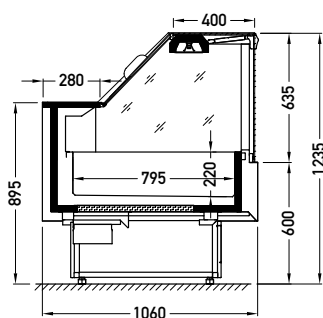

HOT CASES → COUNTERS

Grazia LGGR-28 1250

GSL | BSA

Module:

1250

Available options:

- hot cases: Bain Marie / Hot plate
- temperature up to +85°C
- electronic controller with temperature indicator / for Bain Marie additionally a mechanical thermometer at the air inlet
- feature of the heating element – heating plate (for hot case) / heating bath (for Bain Marie)
- lighting panel: IR heating lamp (for GSL)
- exposition: stainless steel H18
- external surfaces (front / base): zinc-plated steel, powder coated
- exposition on a full base
- without sidewalls (optionally)

Grazia LGGR-28 1250 GSL Bain Marie

Cross sections:

LGGR-28 GSL
Bain-marie

LGGR-28 GSL
Hot-plate

LGGR-28 BSA
Hot-plate

GSL – glass | single, straight | lift up

BSA – low glass or front glass riser | single, straight | fixed