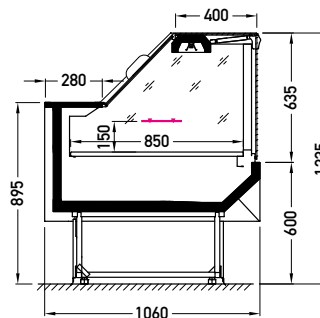

HOT CASES → COUNTERS

Grazia LGGR-28 1250

GSL | BSA

Module:

1250

Available options:

- hot cases: Bain Marie / Hot plate
- temperature up to +85°C
- electronic controller with temperature indicator / for Bain Marie additionally a mechanical thermometer at the air inlet
- feature of the heating element – heating plate (for hot case) / heating bath (for Bain Marie)
- lighting panel: IR heating lamp (for GSL)
- exposition: stainless steel H18
- external surfaces (front / base): zinc-plated steel, powder coated
- exposition on a full base
- without sidewalls (optionally)

Grazia LGGR-28 1250 GSL Bain Marie

Cross sections:

LGGR-28 GSL
Bain-marie

LGGR-28 GSL
Hot-plate

LGGR-28 BSA
Hot-plate

GSL – glass | single, straight | lift up

BSA – low glass or front glass riser | single, straight | fixed