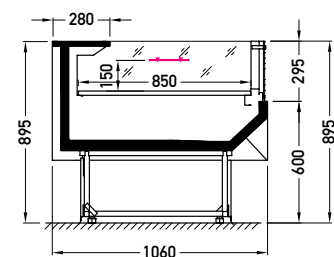

HOT CASES → COUNTERS

Grazia LGGR-28 1250

GSL | BSA

Module:

1250

Available options:

- hot cases: Bain Marie / Hot plate
- temperature up to +85°C
- electronic controller with temperature indicator / for Bain Marie additionally a mechanical thermometer at the air inlet
- feature of the heating element – heating plate (for hot case) / heating bath (for Bain Marie)
- lighting panel: IR heating lamp (for GSL)
- exposition: stainless steel H18
- external surfaces (front / base): zinc-plated steel, powder coated
- exposition on a full base
- without sidewalls (optionally)

Grazia LGGR-28 1250 GSL Bain Marie

Cross sections:

LGGR-28 GSL
Bain-marie

LGGR-28 GSL
Hot-plate

LGGR-28 BSA
Hot-plate

GSL – glass | single, straight | lift up

BSA – low glass or front glass riser | single, straight | fixed