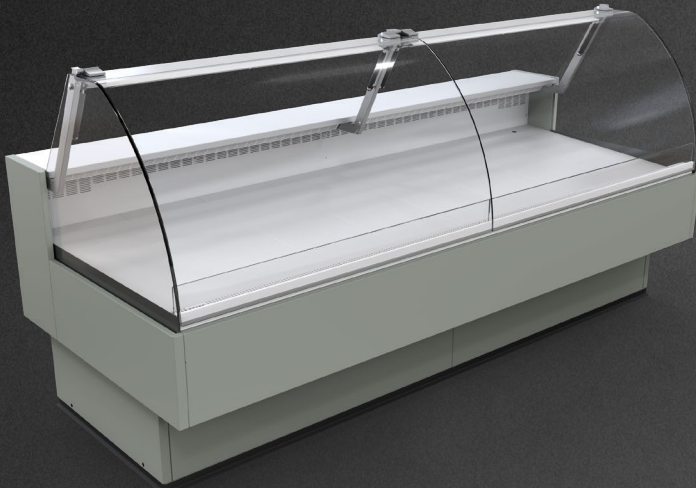

PLUG-IN → COUNTERS

Grazia LDGR-08 1250

GCL

Module:

1250

Refrigerant:

R290

Available options:

- working temperature – straight module and corners from 0°C to 2°C
- electrical defrosting
- automatic evaporation of condensate
- electronic controller with temperature indicator
- **energy saving fans**
- back doors – quantity according to the module
- exposition: zinc-plated steel, powder coated in white (RAL 9003)
- storage: steel coated in grey
- worktop: linen stainless steel
- **top LEDit lighting** (optionally)
- colour of the base black (RAL 9005)
- no PVC floor profiles (optionally)
- without perspex covers (optionally)
- without sidewalls (optionally)
- bumper (optionally)

Grazia LDGR-08 2500 GCL

Cross sections:

GCL – glass | single, bent | lift up

Available modules: 1250 1875 2500 3750
NW45 NZ45