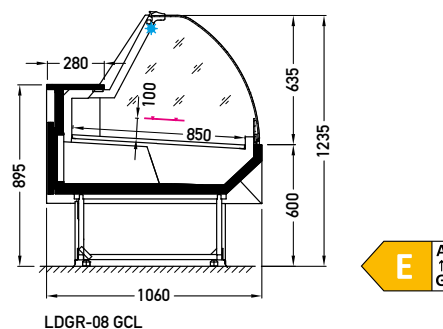

PLUG-IN → COUNTERS

Grazia LDGR-08 1250

GCL

Module:

1250

Refrigerant:

R290

Available options:

- working temperature – straight module and corners from 0°C to 2°C
- electrical defrosting
- automatic evaporation of condensate
- electronic controller with temperature indicator
- **energy saving fans**
- back doors – quantity according to the module
- exposition: zinc-plated steel, powder coated in white (RAL 9003)
- storage: steel coated in grey
- worktop: linen stainless steel
- **top LEDit lighting** (optionally)
- colour of the base black (RAL 9005)
- no PVC floor profiles (optionally)
- without perspex covers (optionally)
- without sidewalls (optionally)
- bumper (optionally)

Grazia LDGR-08 2500 GCL

Cross sections:

GCL – glass | single, bent | lift up

Available modules: 1250 1875 2500 3750
NW45 NZ45