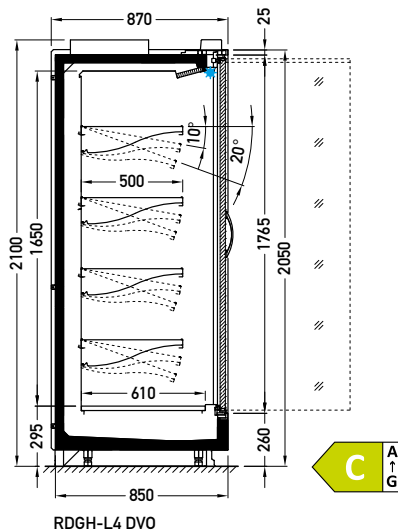

- working temperature: from 0°C to 2°C
- natural defrosting
- mechanical expansion valve for HFC; for R744 units electronic expansion valve
- 2 x NTC temperature probe
- siphoned condensate drains
- exposition: zinc-plated steel, powder coated in white (RAL 9003)
- 4 rows of suspended shelves, on shelves and on air inlet price holders 39 mm
- **lighting: top, LEDit, colour NW-4**
- color of the base – black (RAL 9005)
- grey PVC bumper on the front of the unit
- without sidewalls (optionally)
- mechanical night blind for version XXX

Gerlach 2.0 RDGH-L2 2500 XXX

Cross sections:

DVO – door | double, straight (High Vision) | hinged
XXX – no glazing

Available modules: 1250 1875 2150 2500 3750