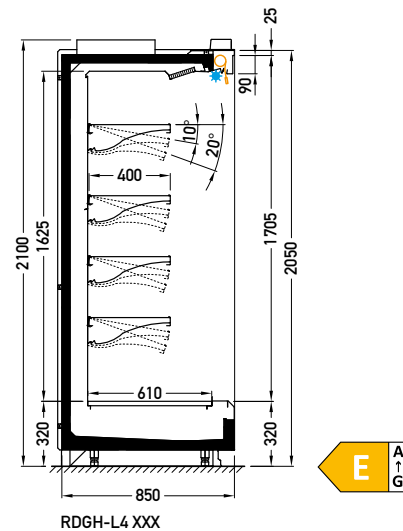

- working temperature: from 0°C to 2°C
- natural defrosting
- mechanical expansion valve for HFC; for R744 units electronic expansion valve
- 2 x NTC temperature probe
- siphoned condensate drains
- exposition: zinc-plated steel, powder coated in white (RAL 9003)
- 4 rows of suspended shelves, on shelves and on air inlet price holders 39 mm
- **lighting: top, LEDit, colour NW-4**
- color of the base – black (RAL 9005)
- grey PVC bumper on the front of the unit
- without sidewalls (optionally)
- mechanical night blind for version XXX

Gerlach 2.0 RDGH-L2 2500 XXX

Cross sections:

DVO – door | double, straight (High Vision) | hinged
XXX – no glazing

Available modules: 1250 1875 2150 2500 3750