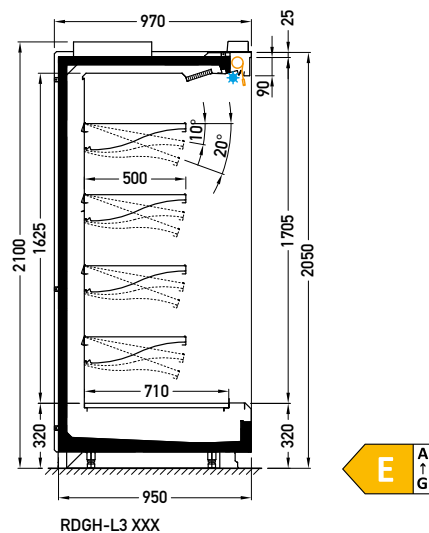

- working temperature: from 0°C to 2°C
- natural defrosting
- mechanical expansion valve for HFC; for R744 units electronic expansion valve
- 2 x NTC temperature probe
- siphoned condensate drains
- exposition: zinc-plated steel, powder coated in white (RAL 9003)
- 4 rows of suspended shelves, on shelves and on air inlet price holders 39 mm
- **lighting: top, LEDit, colour NW-4**
- color of the base – black (RAL 9005)
- grey PVC bumper on the front of the unit
- without sidewalls (optionally)
- mechanical night blind for version XXX

Gerlach 2.0 RDGH-L3 2500 DVO

Cross sections:

DVO – door | double, straight (High Vision) | hinged
XXX – no glazing

Available modules: 1250 1875 2150 2500 3750