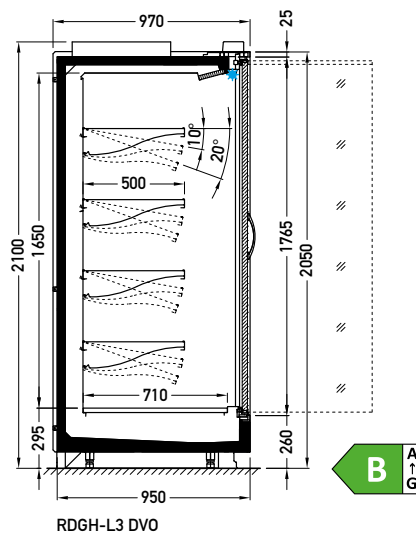

- working temperature: from 0°C to 2°C
- natural defrosting
- mechanical expansion valve for HFC; for R744 units electronic expansion valve
- 2 x NTC temperature probe
- siphoned condensate drains
- exposition: zinc-plated steel, powder coated in white (RAL 9003)
- 4 rows of suspended shelves, on shelves and on air inlet price holders 39 mm
- **lighting: top, LEDit, colour NW-4**
- color of the base – black (RAL 9005)
- grey PVC bumper on the front of the unit
- without sidewalls (optionally)
- mechanical night blind for version XXX

Gerlach 2.0 RDGH-L3 2500 DVO

Cross sections:

DVO – door | double, straight (High Vision) | hinged
XXX – no glazing

Available modules: 1250 1875 2150 2500 3750