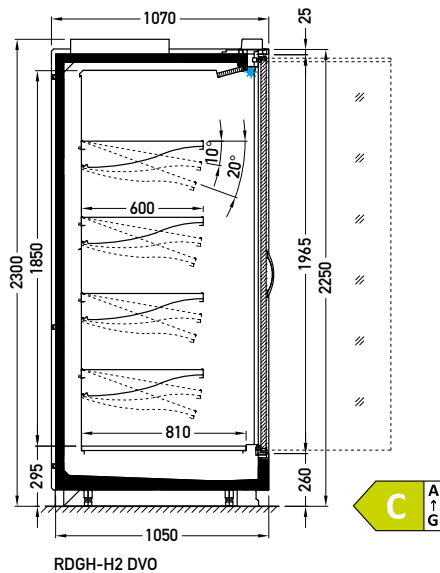

- working temperature: from 0°C to 2°C
- natural defrosting
- mechanical expansion valve for HFC; for R744 units electronic expansion valve
- 2 x NTC temperature probe
- siphoned condensate drains
- exposition: zinc-plated steel, powder coated in white (RAL 9003)
- 4 rows of suspended shelves, on shelves and on air inlet price holders 39 mm
- **lighting: top, LEDit, colour NW-4**
- color of the base – black (RAL 9005)
- grey PVC bumper on the front of the unit
- without sidewalls (optionally)
- mechanical night blind for version XXX

Gerlach 2.0 RDGH-H2 2500 DVO

Cross sections:

DVO – door | double, straight (High Vision) | hinged
XXX – no glazing

Available modules: 1250 1875 2150 2500 3750