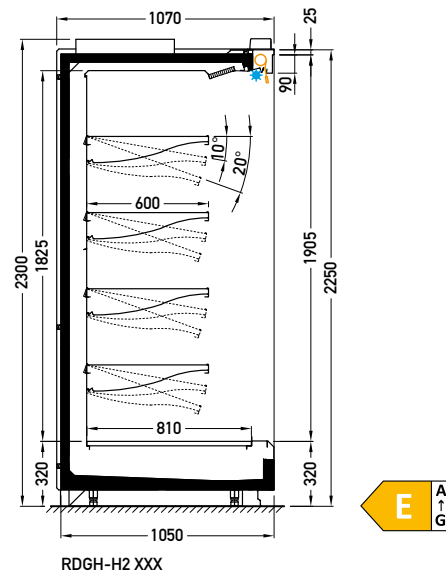

- working temperature: from 0°C to 2°C
- natural defrosting
- mechanical expansion valve for HFC; for R744 units electronic expansion valve
- 2 x NTC temperature probe
- siphoned condensate drains
- exposition: zinc-plated steel, powder coated in white (RAL 9003)
- 4 rows of suspended shelves, on shelves and on air inlet price holders 39 mm
- **lighting: top, LEDit, colour NW-4**
- color of the base – black (RAL 9005)
- grey PVC bumper on the front of the unit
- without sidewalls (optionally)
- mechanical night blind for version XXX

Gerlach 2.0 RDGH-H2 2500 DVO

Cross sections:

DVO – door | double, straight (High Vision) | hinged
XXX – no glazing

Available modules: 1250 1875 2150 2500 3750