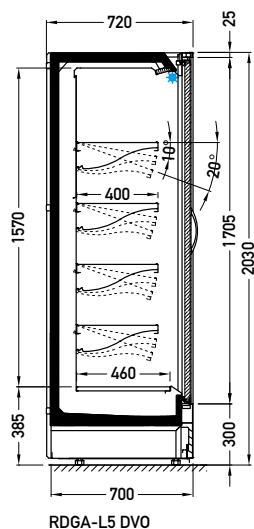

PLUG-IN → MULTIDECKS

Garmo RDGA-L5 2500

DVO | DDS

Garmo RDGA-L5 2500 DDS

Module:

2500

Refrigerant:

R290

Available options:

- working temperature: from 0°C to 2°C
- hot gas defrosting
- automatic evaporation of condensate
- electronic controller with temperature indicator
- **energy saving fans**
- exposition: zinc-plated steel, powder coated in white (RAL 9003)
- 4 rows of suspended shelves, on shelves and on air inlet price holders 39 mm
- **lighting: top, LEDit, NW-4**
- colour of the base black (RAL 9005)
- without sidewalls (optionally)

Cross sections:

DVO – door | double, straight (High Vision) | hinged
DDS – door | double, straight | sliding (sideways)

Available modules: 1000 1250 1600 1875 2500 3750