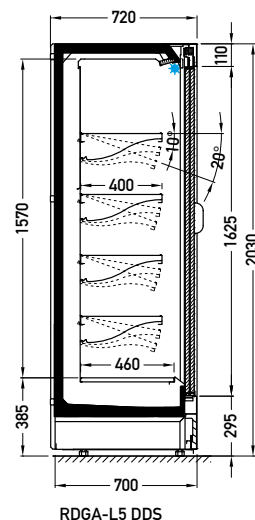

PLUG-IN → MULTIDECKS

Garmo RDGA-L5 2500

DVO | DDS

Garmo RDGA-L5 2500 DDS

Module:

2500

Refrigerant:

R290

Available options:

- working temperature: from 0°C to 2°C
- hot gas defrosting
- automatic evaporation of condensate
- electronic controller with temperature indicator
- **energy saving fans**
- exposition: zinc-plated steel, powder coated in white (RAL 9003)
- 4 rows of suspended shelves, on shelves and on air inlet price holders 39 mm
- **lighting: top, LEDit, NW-4**
- colour of the base black (RAL 9005)
- without sidewalls (optionally)

Cross sections:

DVO – door | double, straight (High Vision) | hinged
DDS – door | double, straight | sliding (sideways)

Available modules: 1000 1250 1600 1875 2500 3750