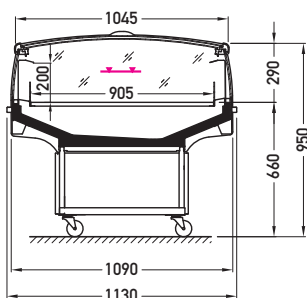

- working temperature: from 0°C to 2°C
- electrical defrosting
- automatic evaporation of condensate
- electronic controller with temperature indicator
- **energy saving fans**
- exposition: zinc-plated steel, powder coated in white (RAL 9003)
- inox square bumper 25x25 mm
- colour of the base black (RAL 9005)
- sidewalls glass with black/grey screen printing
- on wheels

Fiji LDFI-15 1250 BCA

Cross sections:

LDFI-15 CCS

LDFI-15 CSS

LDFI-15 BCA

CCS – cover | single, curved | sliding (sideways)

CSS – cover | single, straight | sliding (sideways)

BCA – low glass or front glass riser | single, bent | fixed