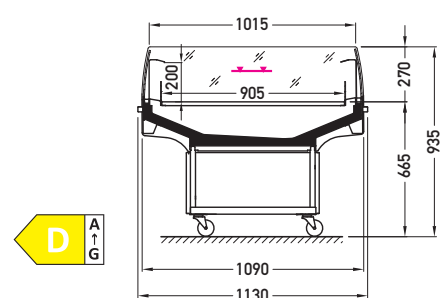

Fiji LDFI-15 1250 BCA

Cross sections:

LDFI-15 CCS

LDFI-15 CSS

LDFI-15 BCA

CCS – cover | single, curved | sliding (sideways)

CSS – cover | single, straight | sliding (sideways)

BCA – low glass or front glass riser | single, bent | fixed