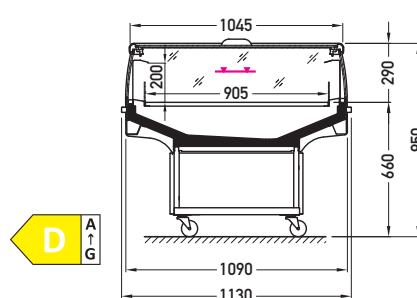

- working temperature: from 0°C to 2°C
- electrical defrosting
- automatic evaporation of condensate
- electronic controller with temperature indicator
- **energy saving fans**
- exposition: zinc-plated steel, powder coated in white (RAL 9003)
- inox square bumper 25x25 mm
- colour of the base black (RAL 9005)
- sidewalls glass with black/grey screen printing
- on wheels

Fiji LDFI-15 1250 BCA

Cross sections:

LDFI-15 CCS

LDFI-15 CSS

LDFI-15 BCA

CCS – cover | single, curved | sliding (sideways)

CSS – cover | single, straight | sliding (sideways)

BCA – low glass or front glass riser | single, bent | fixed