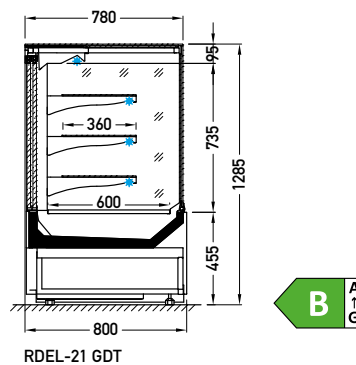

## Available options:

- working temperature – straight modules from 2°C to 4°C; corner NZ45 from 2°C to 4°C; corner NZ90 from 4°C to 8°C
- electrical defrosting
- automatic evaporation of condensate
- electronic controller with temperature indicator
- **energy saving fans**
- exposition: 3 suspended glass shelves + bottom made of powder coated, zinc-coated metal plate
- shelves support and bottom shelf in grey colour RAL 7004
- back doors, sliding, double glazed (in corner and 0600 modules hinged door)
- **lighting – top and each shelf – energy-saving, LEDit, WW-2**
- sidewalls integrated with thermopane glass, with screen printing

## Cross sections:

**GDT** – glass | double, straight | tilt

**Available modules:** 0600 0900 1400  
NZ45 NZ90