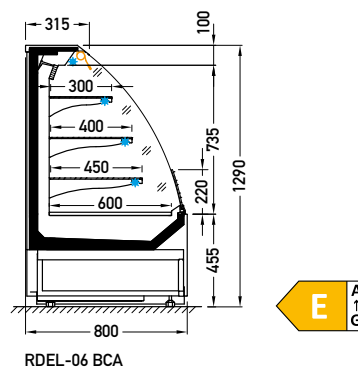

PLUG-IN → PASTRY LINE

Elegant RDEL-06 1400 *self service*

BCA

Elegant RDEL-06 1400 BCA

Module:

1400

Refrigerant:

R290

Available options:

- working temperature: from 2°C to 4°C
- electrical defrosting
- automatic evaporation of condensate
- electronic controller with temperature indicator
- **energy saving fans**
- exposition: 3 suspended glass shelves + bottom made of powder coated, zinc-coated metal plate
- shelves support and bottom shelf in grey colour RAL 7004
- **lighting – top and each shelf – energy-saving, LEDit, WW-2**
- sidewalls integrated with thermopane glass, with screen printing
- mechanical night blind

Cross sections:

BCA – low glass or front glass riser | single, bent | fixed

Available modules: 0600 0900 1200 1400