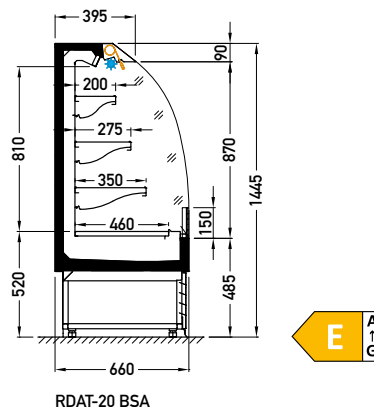

## Cross sections:

**BSA** – low glass or front glass riser | single, straight | fixed

**Available modules:** 0880 1180 1875 2500  
0580G