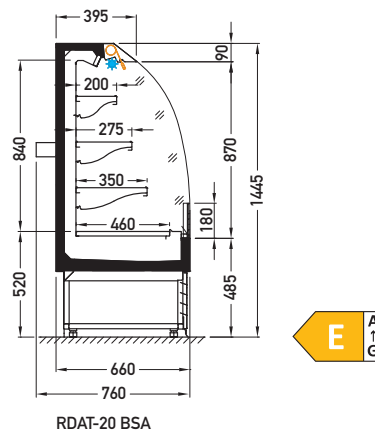

PLUG-IN → SEMI-VERTICAL MULTIDECKS

Atlanta RDAT-20 0880

BSA

Atlanta RDAT-20 2500 BSA

Module:

0880

Refrigerant:

R290

Available options:

- working temperature: from 0°C to 2°C
- natural defrosting
- automatic evaporation of condensate
- electronic controller with temperature indicator
- **energy saving fans**
- exposition: zinc-plated steel, powder coated in white (RAL 9003)
- 3 rows of suspended shelves, on shelves and on air inlet price holders 39 mm
- **lighting: top, LEDit, NW-4**
- colour of the base black (RAL 9005)
- Integrated sidewalls (perspex)
- mechanical night blind

Cross sections:

BSA – low glass or front glass riser | single, straight | fixed

Available modules: 0880 1180 1875 2500
0580G