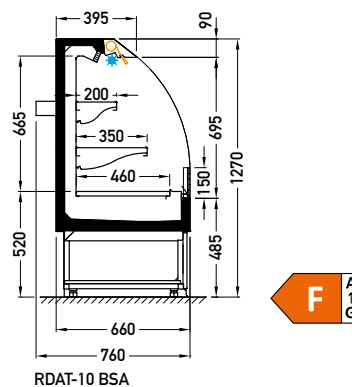

PLUG-IN → SEMI-VERTICAL MULTIDECKS

Atlanta RDAT-10 1180 BSA

Atlanta RDAT-10 1180 BSA

Module:

1180

Refrigerant:

R290

Available options:

Cross sections:

BSA – low glass or front glass riser | single, straight | fixed

Available modules: 0880 1180 1875 2500