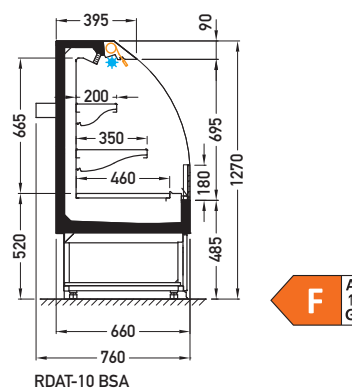

PLUG-IN → SEMI-VERTICAL MULTIDECKS

Atlanta RDAT-10 1180 BSA

Atlanta RDAT-10 1180 BSA

Module:

1180

Refrigerant:

R290

Available options:

- working temperature: from 0°C to 2°C
- natural defrosting
- automatic evaporation of condensate
- electronic controller with temperature indicator
- **energy saving fans**
- exposition: zinc-plated steel, powder coated in white (RAL 9003)
- 2 rows of suspended shelves, on shelves and on air inlet price holders 39 mm
- **lighting: top, LEDit, NW-4**
- colour of the base black (RAL 9005)
- Integrated sidewalls (perspex)
- mechanical night blind

Cross sections:

BSA – low glass or front glass riser | single, straight | fixed

Available modules: 0880 1180 1875 2500