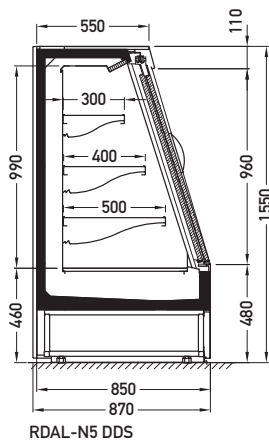

# Atlanta RDAL-N5 1250

DBS | DDS | BSA

**Module:**

1250

**Refrigerant:**

R290

**Available options:**

- working temperature: from 0°C to 2°C
- natural defrosting
- automatic evaporation of condensate
- electronic controller with temperature indicator
- exposition: zinc-plated steel, powder coated in white (RAL 9003)
- 3 rows of suspended shelves, on shelves and on air inlet price holders 39 mm
- **lighting: top, LEDit, NW-4**
- colour of the base black (RAL 9005)
- without sidewalls (optionally)
- mechanical night blind for BSA version

Atlanta RDAL-N5 2500 BSA

**Cross sections:**

- BSA** – low glass or front glass riser | single, straight | fixed  
**DBS** – door | double, bent | sliding (sideways)  
**DDS** – door | double, straight | sliding (sideways)