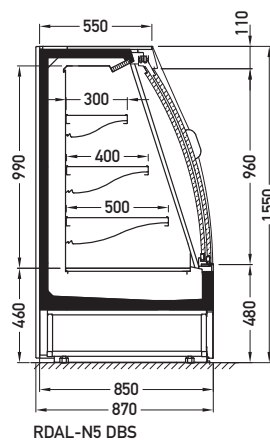

# Atlanta RDAL-N5 1250

DBS | DDS | BSA

**Module:**

1250

**Refrigerant:**

R290

**Available options:**

- working temperature: from 0°C to 2°C
- natural defrosting
- automatic evaporation of condensate
- electronic controller with temperature indicator
- exposition: zinc-plated steel, powder coated in white (RAL 9003)
- 3 rows of suspended shelves, on shelves and on air inlet price holders 39 mm
- **lighting: top, LEDit, NW-4**
- colour of the base black (RAL 9005)
- without sidewalls (optionally)
- mechanical night blind for BSA version

Atlanta RDAL-N5 2500 BSA

**Cross sections:**

- BSA** – low glass or front glass riser | single, straight | fixed  
**DBS** – door | double, bent | sliding (sideways)  
**DDS** – door | double, straight | sliding (sideways)