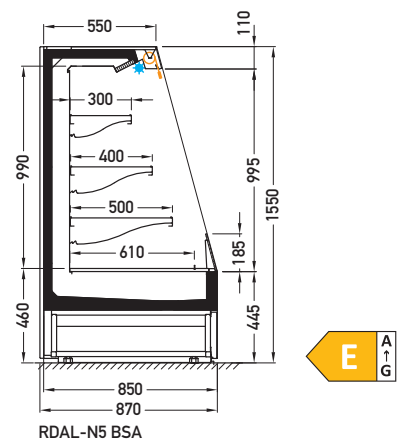

# Atlanta RDAL-N5 1250

DBS | DDS | BSA

**Module:**

1250

**Refrigerant:**

R290

**Available options:**

- working temperature: from 0°C to 2°C
- natural defrosting
- automatic evaporation of condensate
- electronic controller with temperature indicator
- exposition: zinc-plated steel, powder coated in white (RAL 9003)
- 3 rows of suspended shelves, on shelves and on air inlet price holders 39 mm
- **lighting: top, LEDit, NW-4**
- colour of the base black (RAL 9005)
- without sidewalls (optionally)
- mechanical night blind for BSA version

Atlanta RDAL-N5 2500 BSA

**Cross sections:**

- BSA** – low glass or front glass riser | single, straight | fixed  
**DBS** – door | double, bent | sliding (sideways)  
**DDS** – door | double, straight | sliding (sideways)