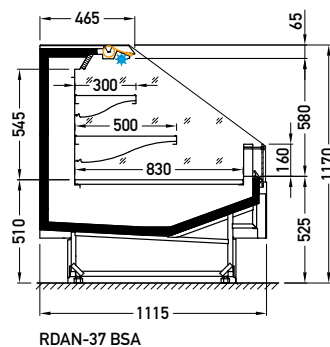

REMOTE → SEMI-VERTICAL MULTIDECKS

Andy RDAN-37 1250

BSA

Module:

1250

Refrigerant:

R744

Available options:

- working temperature, straight module: from 0°C to 2°C
- natural defrosting
- mechanical expansion valve for HFC; for R744 units electronic expansion valve is not included in the price – should be calculated additionally
- 2 x NTC temperature probe
- siphoned condensate drains
- exposition: zinc-plated steel, powder coated in white (RAL 9003)
- 2 rows of suspended shelves, on shelves and on air inlet price holders 39 mm
- lighting: top, LEDit, NW-4
- color of the base – black (RAL 9005)
- without sidewalls (optionally)
- mechanical night blind

Andy RDAN-37 2500 BSA

Cross sections:

RDAN-37 BSA

BSA – low glass or front glass riser | single, straight | fixed

Available modules: 1250 2500 3750