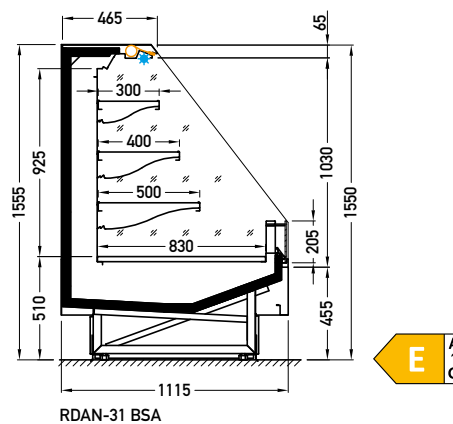

### Available options:

- working temperature, straight module: from 0°C to 2°C
- natural defrosting
- mechanical expansion valve for HFC; for R744 units electronic expansion valve is not included in the price – should be calculated additionally
- 2 x NTC temperature probe
- siphoned condensate drains
- exposition: zinc-plated steel, powder coated in white (RAL 9003)
- 3 rows of suspended shelves, on shelves and on air inlet price holders 39 mm
- lighting: top, LEDit, NW-4
- color of the base – black (RAL 9005)
- without sidewalls (optionally)
- mechanical night blind

### Cross sections:

RDAN-31 BSA

**BSA** – low glass or front glass riser | single, straight | fixed

Available modules: 1250 1875 2500 3750