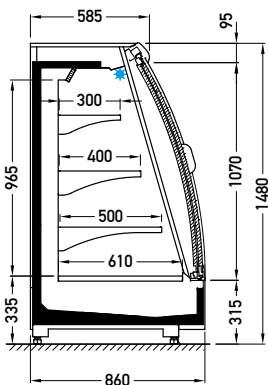

- working temperature, straight module: from 0°C to 2°C; corner module: from 4°C to 8°C
- natural defrosting
- mechanical expansion valve for HFC; for R744 units electronic expansion valve
- 2 x NTC temperature probe
- siphoned condensate drains
- exposition: zinc-plated steel, powder coated in white (RAL 9003)
- 3 rows of suspended shelves, on shelves and on air inlet price holders 39 mm
- **lighting: top, LEDit, NW-4**
- color of the base – black (RAL 9005)
- grey PVC bumper on the front of the unit
- without sidewalls (optionally)
- mechanical night blind for version XXX

Andy RDAN-15 2500 DDS

Cross sections:

DBS – door | double, bent | sliding (sideways)
DDS – door | double, straight | sliding (sideways)
XXX – no glazing

Available modules:	DDS	XXX	1250	1875	2150	2500	3750
	DBS		1250	1875	2500	3750	
	BSA		NZ180				