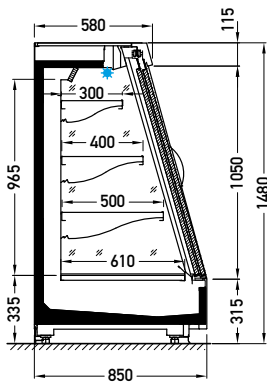

- working temperature, straight module: from 0°C to 2°C; corner module: from 4°C to 8°C
- natural defrosting
- mechanical expansion valve for HFC; for R744 units electronic expansion valve
- 2 x NTC temperature probe
- siphoned condensate drains
- exposition: zinc-plated steel, powder coated in white (RAL 9003)
- 3 rows of suspended shelves, on shelves and on air inlet price holders 39 mm
- **lighting: top, LEDit, NW-4**
- color of the base – black (RAL 9005)
- grey PVC bumper on the front of the unit
- without sidewalls (optionally)
- mechanical night blind for version XXX

Andy RDAN-15 2500 DDS

Cross sections:

DBS – door | double, bent | sliding (sideways)
DDS – door | double, straight | sliding (sideways)
XXX – no glazing

Available modules:	DDS	XXX	1250	1875	2150	2500	3750
	DBS		1250	1875	2500	3750	
	BSA		NZ180				