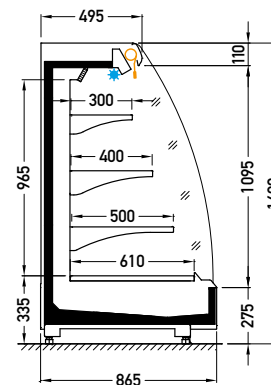

- working temperature, straight module: from 0°C to 2°C; corner module: from 4°C to 8°C
- natural defrosting
- mechanical expansion valve for HFC; for R744 units electronic expansion valve
- 2 x NTC temperature probe
- siphoned condensate drains
- exposition: zinc-plated steel, powder coated in white (RAL 9003)
- 3 rows of suspended shelves, on shelves and on air inlet price holders 39 mm
- **lighting: top, LEDit, NW-4**
- color of the base – black (RAL 9005)
- grey PVC bumper on the front of the unit
- without sidewalls (optionally)
- mechanical night blind for version XXX

Andy RDAN-15 2500 DDS

Cross sections:

DBS – door | double, bent | sliding (sideways)
DDS – door | double, straight | sliding (sideways)
XXX – no glazing

Available modules:	DDS	XXX	1250	1875	2150	2500	3750
	DBS		1250	1875	2500	3750	
	BSA		NZ180				